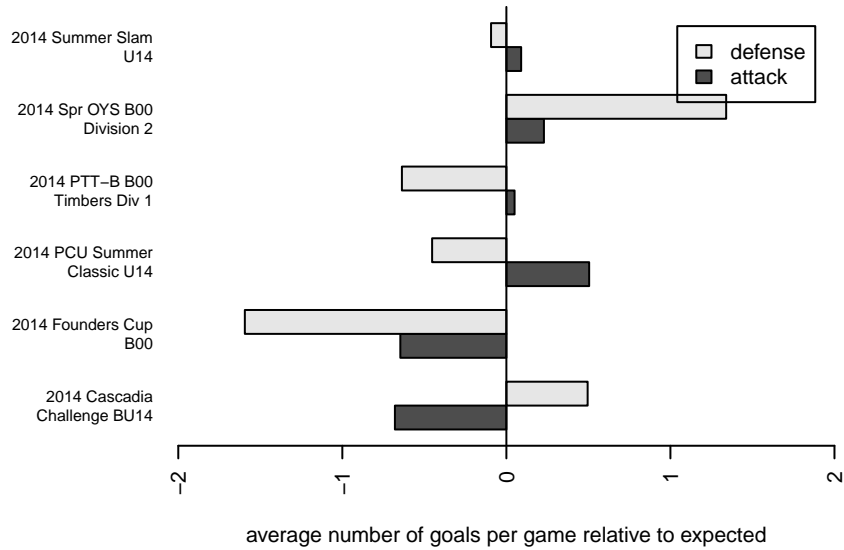

Washington Timbers Burgundy B00

Washington Timbers
 Vancouver, WA
 B00 total strength=810
 attack=1.31 defense=0.82
 fall league = PTT-B B00 Timbers Div 1
 spr league = Spr OYS B00 Div 2

alt names used:
 WA Timbers B00 Burgundy
 Washington Timbers B00 Burgundy
 WA TIMBERSB00 BURGUNDY
 WA Timbers B00 Burgundy
 WA Timbers B00 Burgundy
 Washington Timbers B00 Burgundy

Venues played:
 2014 Cascadia Challenge BU14
 2014 PCU Summer Classic U14
 2014 Summer Slam U14
 2014 PTT-B B00 Timbers Div 1
 2014 Founders Cup B00
 2014 Spr OYS B00 Division 2

Washington Timbers Burgundy B00
 Dots are actual minus expected GF (blue circles) and GA (red triangles).
 Blue line is smoothed change in attack strength. Red is smoothed change in defense strength.

**attack and defense variance (black dot)
relative to other teams
and top 10 in region**

**attack and defense rating
relative to others at age
and all opponents in last 13 months**

Performance relative to 13 month average