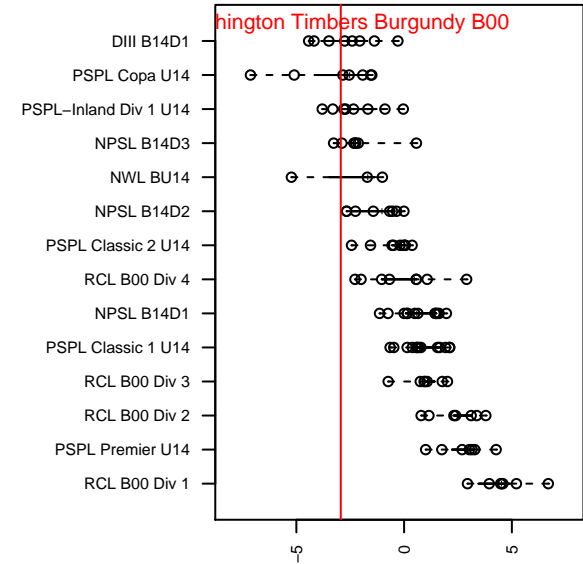

Washington Timbers Burgundy B00

Washington Timbers
 Vancouver, WA
 B00 total strength=810
 attack=1.31 defense=0.82
 fall league = PTT-B B00 Timbers Div 1
 spr league = Spr OYS B00 Div 2

alt names used:
 WA Timbers B00 Burgundy
 Washington Timbers B00 Burgundy
 WA TIMBERSB00 BURGUNDY
 WA Timbers B00 Burgundy
 WA Timbers B00 Burgundy
 Washington Timbers B00 Burgundy

Venues played:
 2014 Cascadia Challenge BU14
 2014 PCU Summer Classic U14
 2014 Summer Slam U14
 2014 PTT-B B00 Timbers Div 1
 2014 Founders Cup B00
 2014 Spr OYS B00 Division 2

Washington Timbers Burgundy B00
 Dots are actual minus expected GF (blue circles) and GA (red triangles).
 Blue line is smoothed change in attack strength. Red is smoothed change in defense strength.

**attack and defense variance (black dot)
relative to other teams
and top 10 in region**

**attack and defense rating
relative to others at age
and all opponents in last 13 months**

Performance relative to 13 month average