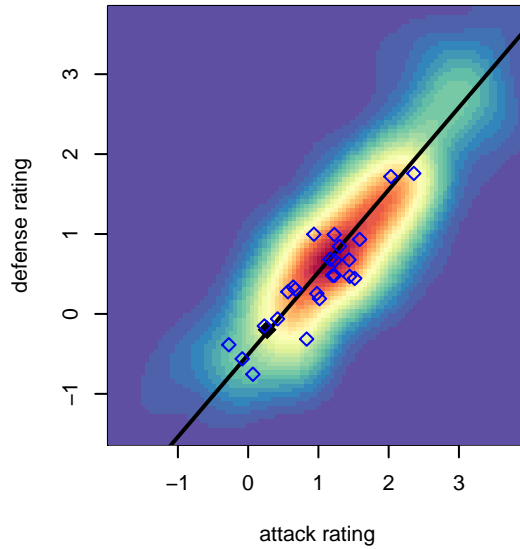

Washington Timbers Burgundy B00

Washington Timbers
 Vancouver, WA
 B00 total strength=810
 attack=1.31 defense=0.82
 fall league = PTT-B B00 Timbers Div 1
 spr league = Spr OYS B00 Div 2

alt names used:
 WA Timbers B00 Burgundy
 Washington Timbers B00 Burgundy
 WA TIMBERSB00 BURGUNDY
 WA Timbers B00 Burgundy
 WA Timbers B00 Burgundy
 Washington Timbers B00 Burgundy

Venues played:
 2014 Cascadia Challenge BU14
 2014 PCU Summer Classic U14
 2014 Summer Slam U14
 2014 PTT-B B00 Timbers Div 1
 2014 Founders Cup B00
 2014 Spr OYS B00 Division 2

Washington Timbers Burgundy B00
 Dots are actual minus expected GF (blue circles) and GA (red triangles).
 Blue line is smoothed change in attack strength. Red is smoothed change in defense strength.

**attack and defense variance (black dot)
relative to other teams
and top 10 in region**

**attack and defense rating
relative to others at age
and all opponents in last 13 months**

Performance relative to 13 month average