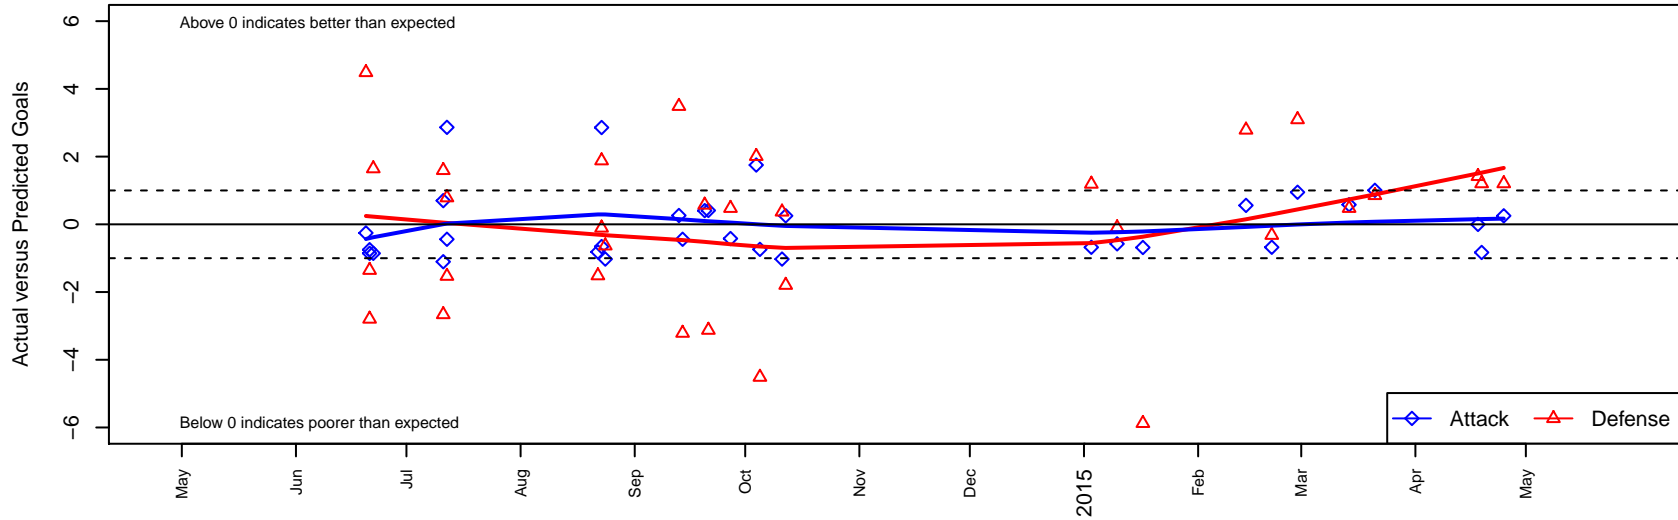

Washington Timbers Burgundy B00

Washington Timbers
 Vancouver, WA
 B00 total strength=810
 attack=1.31 defense=0.82
 fall league = PTT-B B00 Timbers Div 1
 spr league = Spr OYS B00 Div 2

alt names used:
 WA Timbers B00 Burgundy
 Washington Timbers B00 Burgundy
 WA TIMBERSB00 BURGUNDY
 WA Timbers B00 Burgundy
 WA Timbers B00 Burgundy
 Washington Timbers B00 Burgundy

Venues played:
 2014 Cascadia Challenge BU14
 2014 PCU Summer Classic U14
 2014 Summer Slam U14
 2014 PTT-B B00 Timbers Div 1
 2014 Founders Cup B00
 2014 Spr OYS B00 Division 2

Washington Timbers Burgundy B00
 Dots are actual minus expected GF (blue circles) and GA (red triangles).
 Blue line is smoothed change in attack strength. Red is smoothed change in defense strength.

**attack and defense variance (black dot)
relative to other teams
and top 10 in region**

**attack and defense rating
relative to others at age
and all opponents in last 13 months**

Performance relative to 13 month average