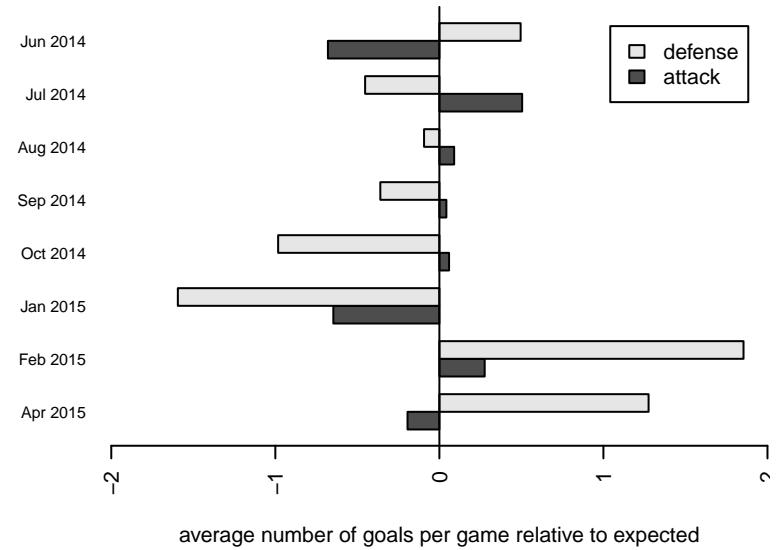

Performance relative to 13 month average