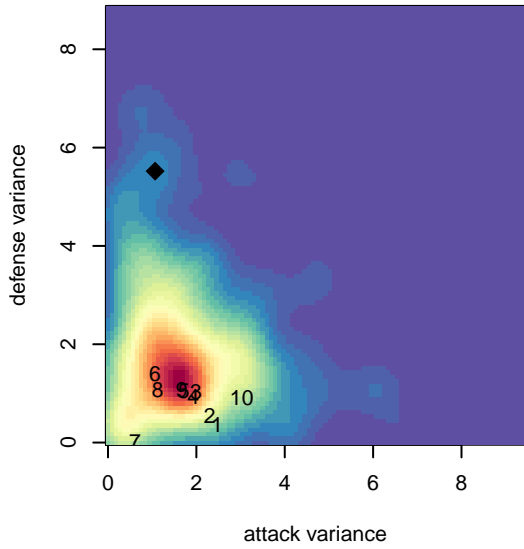

Washington Timbers Burgundy B00

Washington Timbers
 Vancouver, WA
 B00 total strength=810
 attack=1.31 defense=0.82
 fall league = PTT-B B00 Timbers Div 1
 spr league = Spr OYS B00 Div 2

alt names used:
 WA Timbers B00 Burgundy
 Washington Timbers B00 Burgundy
 WA TIMBERSB00 BURGUNDY
 WA Timbers B00 Burgundy
 WA Timbers B00 Burgundy
 Washington Timbers B00 Burgundy

Venues played:
 2014 Cascadia Challenge BU14
 2014 PCU Summer Classic U14
 2014 Summer Slam U14
 2014 PTT-B B00 Timbers Div 1
 2014 Founders Cup B00
 2014 Spr OYS B00 Division 2

Washington Timbers Burgundy B00
 Dots are actual minus expected GF (blue circles) and GA (red triangles).
 Blue line is smoothed change in attack strength. Red is smoothed change in defense strength.

**attack and defense variance (black dot)
relative to other teams
and top 10 in region**

**attack and defense rating
relative to others at age
and all opponents in last 13 months**

Performance relative to 13 month average